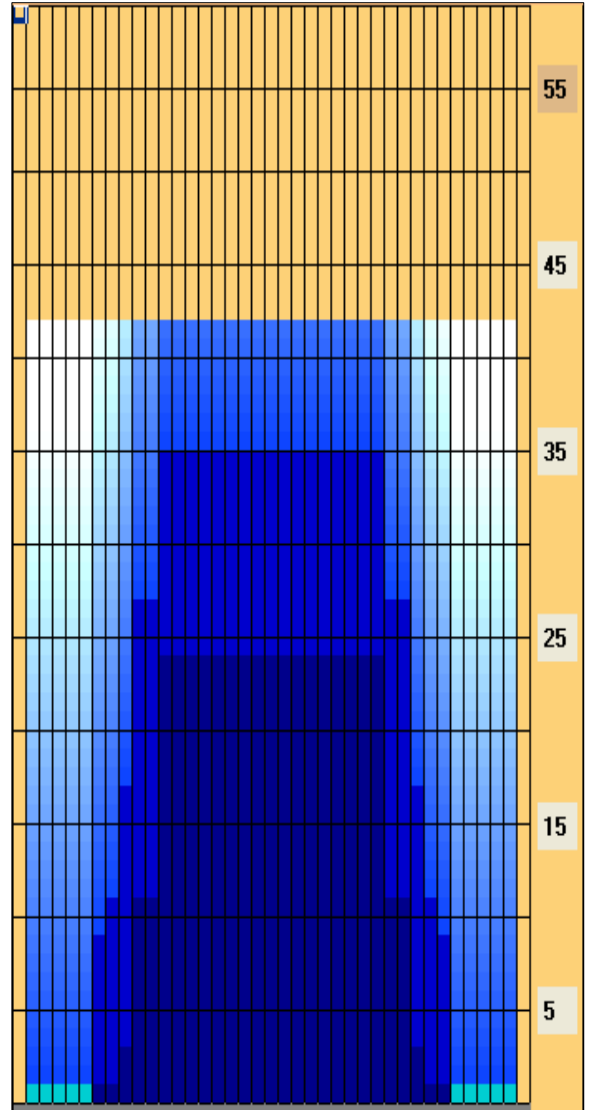

HOUSE SHOT

Oil Pattern Distance:	42 Feet	Reverse Brush Drop:	42 Feet	Oil Per Board:	45 uL
Forward Oil Total:	11.025 mL	Reverse Oil Total:	11.52 mL	Volume Oil Total:	22.545 mL
Forward Boards Crossed:	245 Boards	Reverse Boards Crossed:	256 Boards	Total Boards Crossed:	501 Boards

	Start	Stop	Loads	Speed	Crossed	Start	End	Feet	T.Oil
1	2L	2R	2	14	74	0.0	1.9	1.9	3330
2	9L	9R	1	14	23	1.9	3.8	1.9	1035
3	10L	10R	3	18	63	3.8	11.4	7.6	2835
4	12L	12R	3	18	51	11.4	19.0	7.6	2295
5	12L	12R	2	18	34	19.0	24.1	5.1	1530
6	2L	2R	0	26	0	24.1	38.0	13.9	0
7	2L	2R	0	30	0	38.0	42.0	4.0	0

Conditioner:
Type In or Select One

TransferType:
Type In or Select One

Forward Reverse More

	Start	Stop	Loads	Speed	Crossed	Start	End	Feet	T.Oil
1	2L	2R	0	30	0	42.0	35.0	-7.0	0
2	12L	12R	1	18	17	35.0	32.5	-2.5	765
3	12L	12R	2	18	34	32.5	27.4	-5.1	1530
4	10L	10R	4	18	84	27.4	17.2	-10.2	3780
5	9L	9R	3	14	69	17.2	11.3	-5.9	3105
6	8L	8R	1	14	25	11.3	9.4	-1.9	1125
7	7L	7R	1	14	27	9.4	7.5	-1.9	1215
8	2L	2R	0	14	0	7.5	0.0	-7.5	0

- Forward
- Reverse
- Combined
- Buff

Forward Reverse More

Item	3L-7L:18L-18R	8L-12L:18L-18R	13L-17L:18L-18R	18L-18R:17R-13R	18L-18R:12R-8R	18L-18R:7R-3R
Description	Outside Track:Middle	Middle Track:Middle	Inside Track:Middle	Middle: Inside Track	Middle:Middle Track	Middle:Outside Track
Track Zone Ratio	10.45	1.77	1	1	1.77	10.45