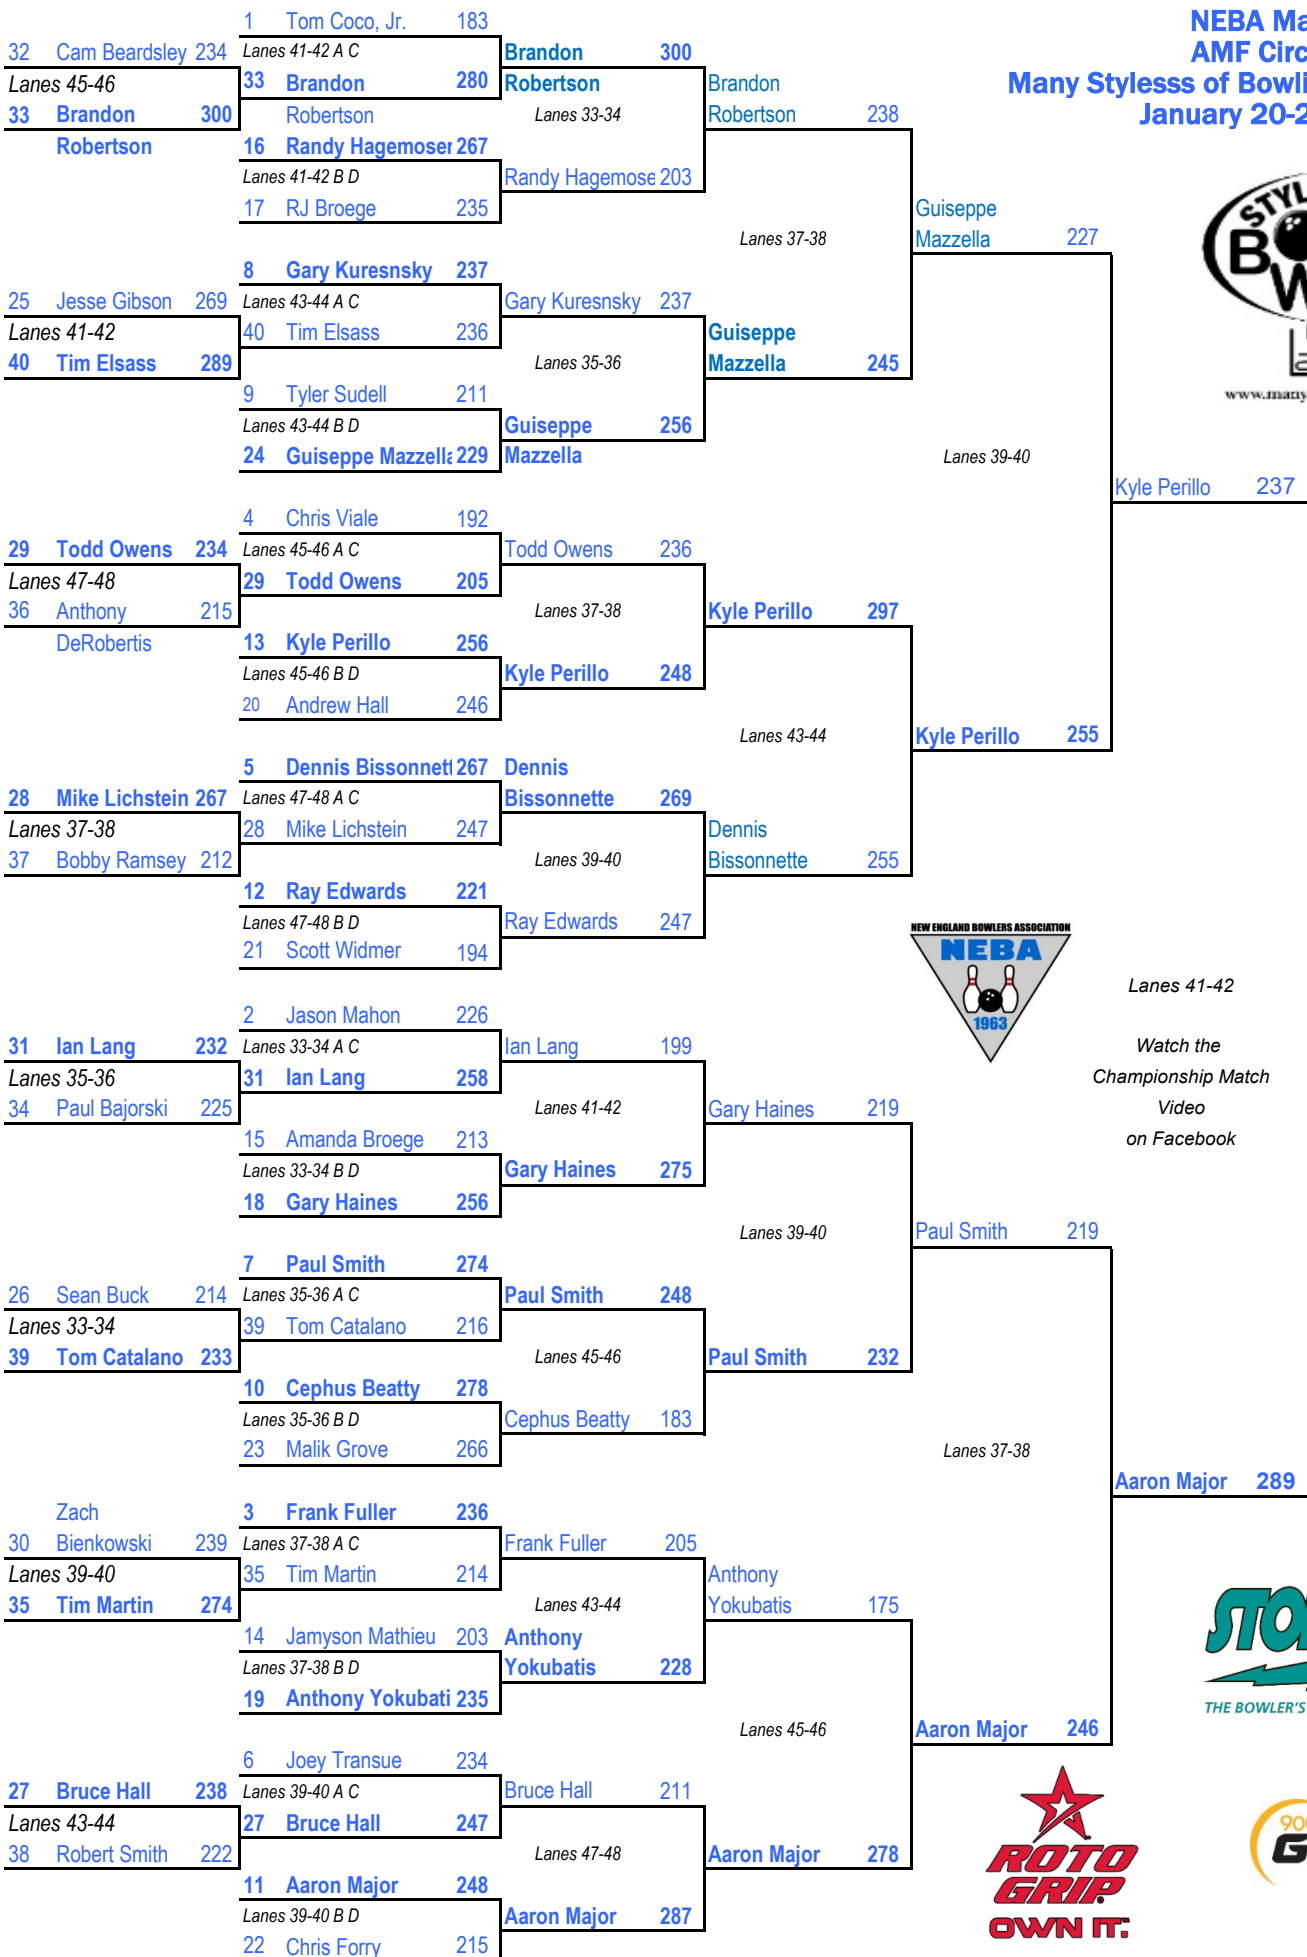

NEBA Match Play
AMF Circle Lanes
Many Styles of Bowling Open
January 20-21, 2024

AARON MAJOR
Champion

Lanes 41-42
Watch the
Championship Match
Video
on Facebook

NEBA Squad Results

Many Stylessss of Bowling Open Open

Bowlero Circle Lanes ~ January 20-21, 2024

164 Entries ~ 40 Qualifiers

10 Senior Entries ~ 18 Super Seniors ~ 11 Women

Saturday 6 p.m. 30 Entries / 5 GTD		
1 .	1259	Frank L. Fuller, III
2 .	1247	Ray Edwards (SR)
3 .	1230	Anthony J. Yokubatis
4 .	1217	Chris Forry (SR)
5 .	1209	Sean R. Buck

Sunday 9 a.m. 76 Entries / 12 GTD		
6 .	1376	Thomas Coco, Jr
7 .	1324	Chris Viale (SR)
8 .	1308	Dennis P. Bissonnette
9 .	1281	Joey Transue
10 .	1278	Paul Smith
11 .	1276	Gary Kurensky, Jr
12 .	1271	Tyler Sudell
13 .	1269	Cephus J. Beatty
14 .	1267	Aaron P. Major
15 .	1247	Kyle J. Perillo
16 .	1246	Jamyson Mathieu
17 .	1236	Randy Hagemoser

Sunday 12:30 p.m. 58 Entries / 9 GTD		
18 .	1266	Jason M. Mahon
19 .	1237	Amanda Broege (W)
20 .	1216	Malik R. Grove
21 .	1204	Bruce Hall (SS)
22 .	1192	Mike Lichstein (SR)
23 .	1183	Cameron M. Beardsley
24 .	1180	Brandon Robertson
25 .	1168	Robert E. Smith (SS)
26 .	1167	Tom Catalano

14 advance from the 4 lists combined		
Seniors 10 Entries / 1 GTD		
1 spot via squad cut		
1 .	1324	Chris Viale (GTD)
Super Seniors 18 Entries / 3 GTD		
3 spots via (2) Squad Cut & (1) Super Senior cut		
1 .	1204	Bruce Hall (GTD)
2 .	1168	Robert Smith (GTD)
3 .	1159	Tim Elsass ***
Women 11 Entries / 1 GTD		
1 spot via Squad Cut		
1 .	1237	Amanda Broege (GTD)
*** = Spots needed		
At-Large		
13 spots		
1 .	1234	RJ Broege
2 .	1231	Gary Haines
3 .	1230	Andrew Hall
4 .	1220	Scott Widmer
5 .	1215	Giuseppe Mazzella
6 .	1209	Jesse Gibson
7 .	1191	Todd Owens
8 .	1188	Zach J. Bienkowski
9 .	1184	Ian Lang
10 .	1180	Paul Bajorski
11 .	1178	Tim Martin (SR)
12 .	1171	Anthony DeRobertis
13 .	1171	Bobby Ramsey
Cash	1174	Ryan Ladlee (No Show)
ALT .	1164	Sam Kaplan (1164)