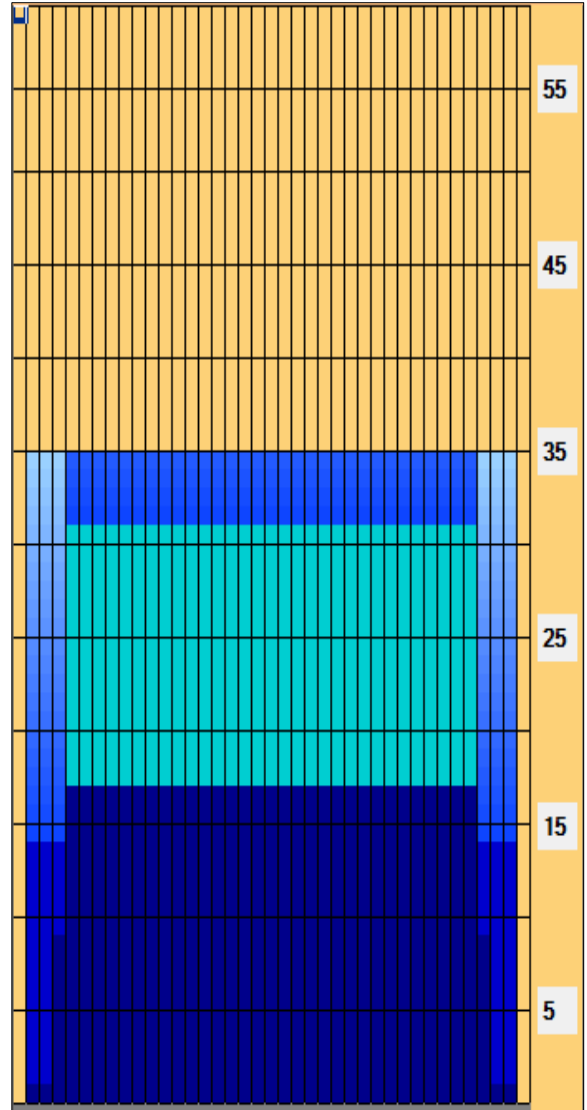

NEBA Masters Short

Oil Pattern Distance:	35 Feet	Reverse Brush Drop:	32 Feet	Oil Per Board:	50 uL
Forward Oil Total:	22.6 mL	Reverse Oil Total:	5.25 mL	Volume Oil Total:	27.85 mL
Forward Boards Crossed:	452 Boards	Reverse Boards Crossed:	105 Boards	Total Boards Crossed:	557 Boards

	Start	Stop	Loads	Speed	Crossed	Start	End	Feet	T.Oil
1	2L	2R	2	10	74	0.0	1.4	1.4	3700
2	4L	4R	3	18	99	1.4	9.0	7.6	4950
3	5L	5R	4	18	124	9.0	19.2	10.2	6200
4	5L	5R	5	18	155	19.2	31.9	12.7	7750
5	2L	2R	0	22	0	31.9	35.0	3.1	0

Navigation: Forward Reverse More

	Start	Stop	Loads	Speed	Crossed	Start	End	Feet	T.Oil
1	2L	2R	0	30	0	35.0	17.0	-18.0	0
2	5L	5R	1	22	31	17.0	13.9	-3.1	1550
3	2L	2R	2	18	74	13.9	8.8	-5.1	3700
4	2L	2R	0	14	0	8.8	0.0	-8.8	0

Navigation: Forward Reverse More

Conditioner:
Type In or Select One

TransferType:
Type In or Select One

- Forward
- Reverse
- Combined
- Buff

Item	3L-7L:18L-18R	8L-12L:18L-18R	13L-17L:18L-18R	18L-18R:17R-13R	18L-18R:12R-8R	18L-18R:7R-3R
Description	Outside Track:Middle	Middle Track:Middle	Inside Track:Middle	Middle:Inside Track	Middle:Middle Track	Middle:Outside Track
Track Zone Ratio	1.37	1	1	1	1	1.37