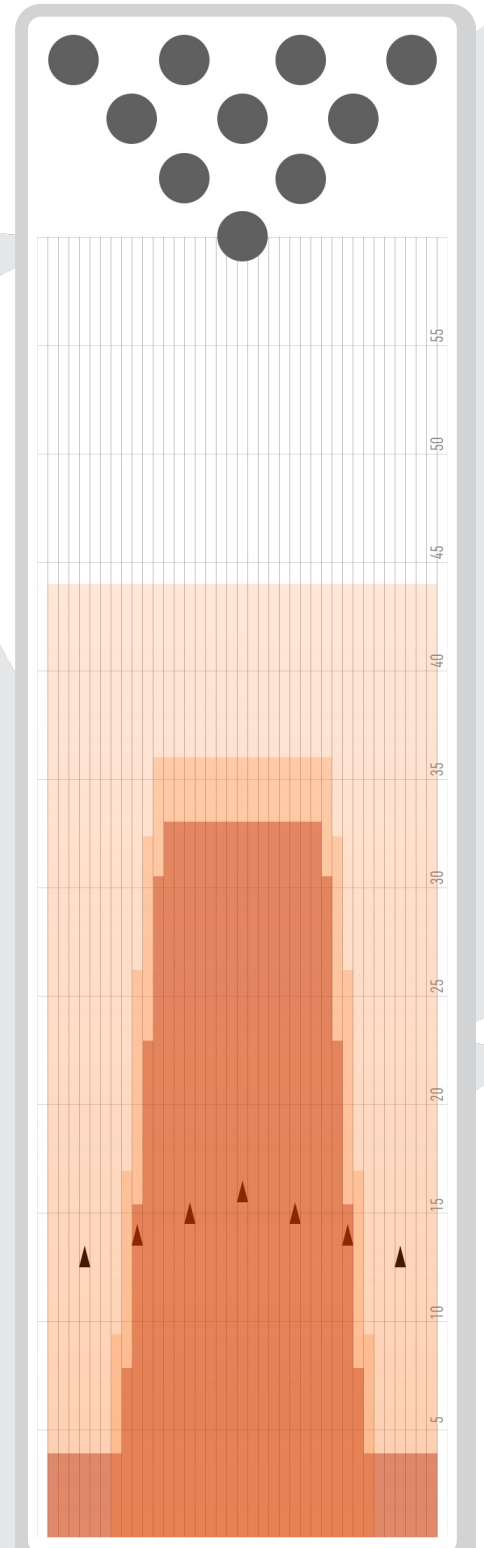

# BIG BEN

<b>DISTANCE:</b>	<b>44 FEET</b>	<b>VOLUME:</b>	<b>24.7 mL</b>
<b>RATIO:</b>	<b>7.33</b>	<b>FORWARD:</b>	<b>16.22 mL</b>
<b>DROP BRUSH:</b>	<b>44 FEET</b>	<b>REVERSE:</b>	<b>8.48 mL</b>
<b>TANKS:</b>	<b>FIRE &amp; ICE</b>	<b>PUMP:</b>	<b>MULTI</b>

## FORWARD LOADS DATA

#	START	STOP	LOADS	MICS	SPEED	BUFF	TANK	DISTANCE	T.OIL
1	2L	2R	3	50	14	3	A - FIRE	0 → 4	5,550
2	9L	9R	2	50	14	3	A - FIRE	4 → 8	2,300
3	10L	10R	3	45	18	3	A - FIRE	8 → 15	2,835
4	11L	11R	3	45	18	3	A - FIRE	15 → 23	2,565
5	12L	12R	3	45	18	3	A - FIRE	23 → 31	2,295
6	13L	13R	1	45	18	3	A - FIRE	31 → 33	675
7	2L	2R	0	45	22	3	A - FIRE	33 → 39	0
8	2L	2R	0	45	26	2	A - FIRE	39 → 44	0

## REVERSE LOADS DATA

#	START	STOP	LOADS	MICS	SPEED	BUFF	TANK	DISTANCE	T.OIL
1	2L	2R	0	40	30	1	A - FIRE	44 → 36	0
2	12L	12R	1	40	26	3	A - FIRE	36 → 32	680
3	11L	11R	2	40	22	3	A - FIRE	32 → 26	1,520
4	10L	10R	3	40	22	3	A - FIRE	26 → 17	2,520
5	9L	9R	3	40	18	4	A - FIRE	17 → 9	2,760
6	8L	8R	1	40	14	4	A - FIRE	9 → 7	1,000
7	2L	2R	0	40	14	4	A - FIRE	7 → 0	0