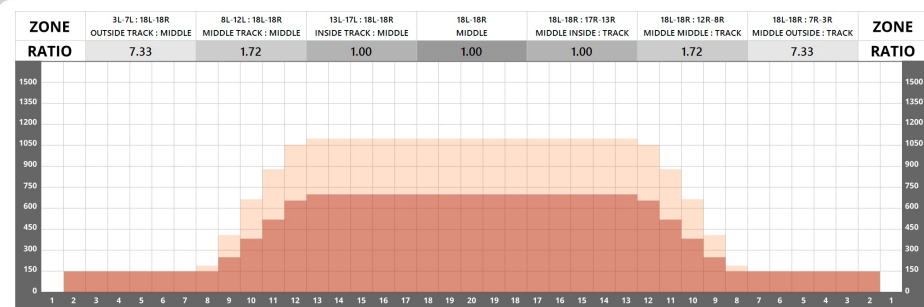

# BIG BEN

<b>DISTANCE:</b>	<b>44 FEET</b>	<b>VOLUME:</b>	<b>24.7 mL</b>
<b>RATIO:</b>	<b>7.33</b>	<b>FORWARD:</b>	<b>16.22 mL</b>
<b>DROP BRUSH:</b>	<b>44 FEET</b>	<b>REVERSE:</b>	<b>8.48 mL</b>
<b>TANKS:</b>	<b>FIRE &amp; ICE</b>	<b>PUMP:</b>	<b>MULTI</b>

## FORWARD LOADS DATA

#	START	STOP	LOADS	MICS	SPEED	BUFF	TANK	DISTANCE	T.OIL
1	2L	2R	3	50	14	3	A - FIRE	0 → 4	5,550
2	9L	9R	2	50	14	3	A - FIRE	4 → 8	2,300
3	10L	10R	3	45	18	3	A - FIRE	8 → 15	2,835
4	11L	11R	3	45	18	3	A - FIRE	15 → 23	2,565
5	12L	12R	3	45	18	3	A - FIRE	23 → 31	2,295
6	13L	13R	1	45	18	3	A - FIRE	31 → 33	675
7	2L	2R	0	45	22	3	A - FIRE	33 → 39	0
8	2L	2R	0	45	26	2	A - FIRE	39 → 44	0

## REVERSE LOADS DATA

#	START	STOP	LOADS	MICS	SPEED	BUFF	TANK	DISTANCE	T.OIL
1	2L	2R	0	40	30	1	A - FIRE	44 → 36	0
2	12L	12R	1	40	26	3	A - FIRE	36 → 32	680
3	11L	11R	2	40	22	3	A - FIRE	32 → 26	1,520
4	10L	10R	3	40	22	3	A - FIRE	26 → 17	2,520
5	9L	9R	3	40	18	4	A - FIRE	17 → 9	2,760
6	8L	8R	1	40	14	4	A - FIRE	9 → 7	1,000
7	2L	2R	0	40	14	4	A - FIRE	7 → 0	0